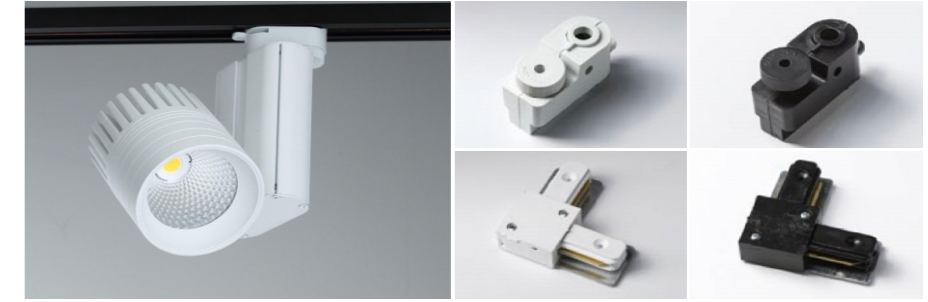

Örnek Uygulamalar Applications

Opsiyonlar/Options

- Sensör, dimleme / Sensor, dimming
- 1-10V, DALI otomasyon / 1-10V, DALI automation
- 1-3 Saat Acil Kit / 1-3 Hour Emergency Kit