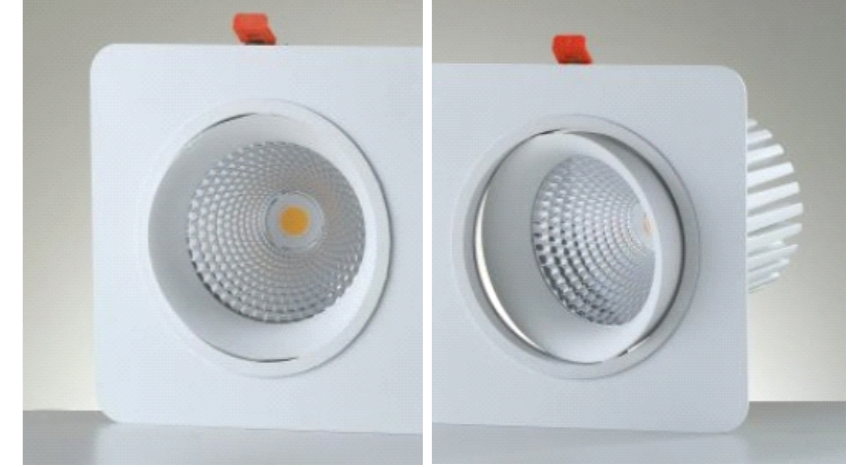

Örnek Uygulamalar

Applications

Opsiyonlar/Options

- Sensör, dimleme / Sensor, dimming
- 1-10V, DALI otomasyon / 1-10V, DALI automation
- 1-3 Saat Acil Kit / 1-3 Hour Emergency Kit