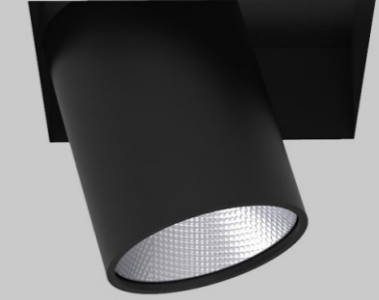

Örnek Uygulamalar

Applications