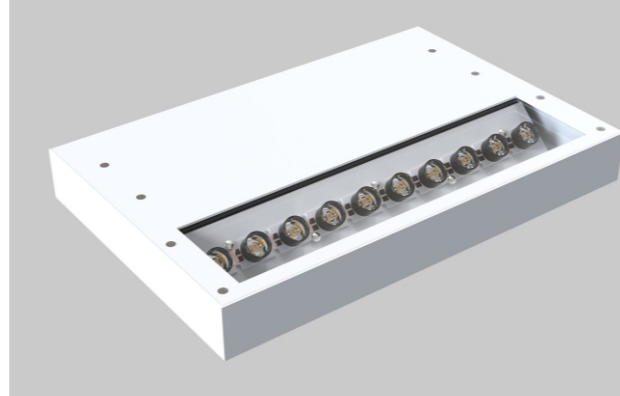

Perge Siva Üstü Led Armatür

Perge Surface Mounted

Teknik Özellikler/Technical Specifications

Ürün Adı Product Name	Perge	Armatür Gücü Luminaire Power	17 W
Led Led	Mid Power	Armatür Lümeni Armature Lumen	1.870 lm
Led Lümeni Led Lumen	2.057 lm	Armatür Verimliliği Luminaire Efficiency	110 lm/W
CCT Işık Rengi CCT Light Color	3000K - 4000K 5000K - 6500K	Işık Açısı Light Angle	45° Pc Lens
Giriş Gerilimi Input Voltage	220-240 Vac	Difüzör Diffuser	Extra Clear Cam Extra Clear Glass
Gövde Body	Alüminyum Ekstrüzyon Aluminium Extrusion	IP Koruma IP Protection	IP-20
Gövde Rengi Body Color	Ral 9005-9016 Toz Boya Ral 9005-9016 Powder Paint	Power Factor(PF) Power Factor (PF)	>0.95
Çalışma Sıcaklığı Operating temperature	-40C - +55 C (Opsiyonel Tasarlanabilir) (Can be designed as optional)	Ürün Ömrü Product Lifetime	60.000 Saat 60.000 Hours
Ölçüler (mm) Dimensions (mm)	300x200 mm	Ağırlık Weight	1,850 Kg

- Economical investment cost
- High quality aluminium injection housing and frame
- Excellent cooling performance at every point
- Different diffuser options for higher ceilings
- Electrostatic powder coating
- High quality electrical and mechanical connection parts
- Special diffuser for glare control
- Lighting grade PMMA or PS diffuser for glare control
- Different color temperature options (3000K- 4000K - 6500K)
- Color temperature consistency within 3-step Mac Adam
- Measurements according to EN 60598-1 and related sub standards
- Photometric measurements according to IESNA-LM-79-08 standard