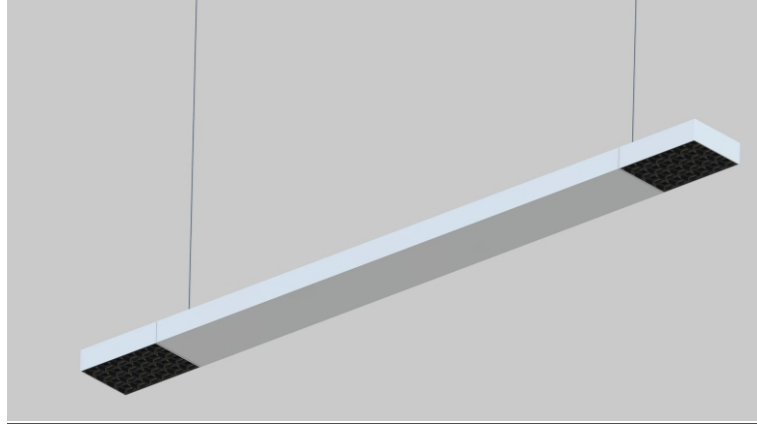

Ladin Linear Led Armatür

Ladin Linear Led Fixture

Teknik Özellikler/Technical Specifications

Ürün Adı Product Name	Ladin	Armatür Gücü Luminaire Power	48 W
Led Led	Mid Power	Armatür Lümeni Armature Lumen	6.144 lm
Led Lümeni Led Lumen	6.758 lm	Armatür Verimliliği Luminaire Efficiency	128 lm/W
CCT Işık Rengi CCT Light Color	3000K - 4000K 5000K - 6500K	Işık Açısı Light Angle	Reflektör 15°/24°/36°
Giriş Gerilimi Input Voltage	220-240 Vac	Difüzör Diffuser	PC Difüzör PC Diffuser
Gövde Body	Alüminyum Ekstrüzyon Aluminium Extrusion	IP Koruma IP Protection	IP-20
Gövde Rengi Body Color	Ral 9005-9016 Toz Boya Ral 9005-9016 Powder Paint	Power Factor(PF) Power Factor (PF)	>0.95
Çalışma Sıcaklığı Operating temperature	-40C - +55 C (Opsiyonel Tasarlanabilir) (Can be designed as optional)	Ürün Ömrü Product Lifetime	60.000 Saat 60.000 Hours
Ölçüler (mm) Dimensions (mm)	1150x200x50 mm	Ağırlık Weight	2,200Kg

-Economical investment cost
-High quality aluminium injection housing and frame
-Excellent cooling performance at every point
-Different diffuser options for higher ceilings
-Electrostatic powder coating
-High quality electrical and mechanical connection parts
-Special diffuser for glare control
-Lighting grade PMMA or PS diffuser for glare control
-Different color temperature options (3000K- 4000K - 6500K)
-Color temperature consistency within 3-step Mac Adam
-Measurements according to EN 60598-1 and related sub standards
-Photometric measurements according to IESNA-LM-79-08 standard