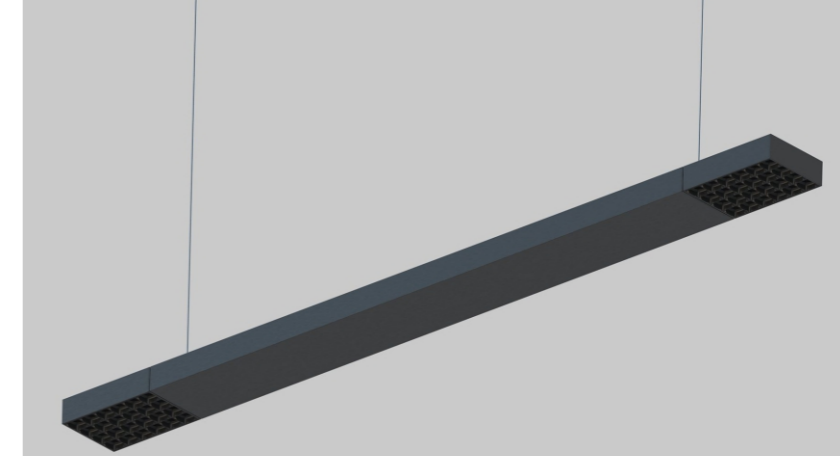

Örnek Uygulamalar

Applications

Opsiyonlar/Options

- Sensör, dimleme / Sensor, dimming
- 1-10V, DALI otomasyon / 1-10V, DALI automation
- 1-3 Saat Acil Kit / 1-3 Hour Emergency Kit